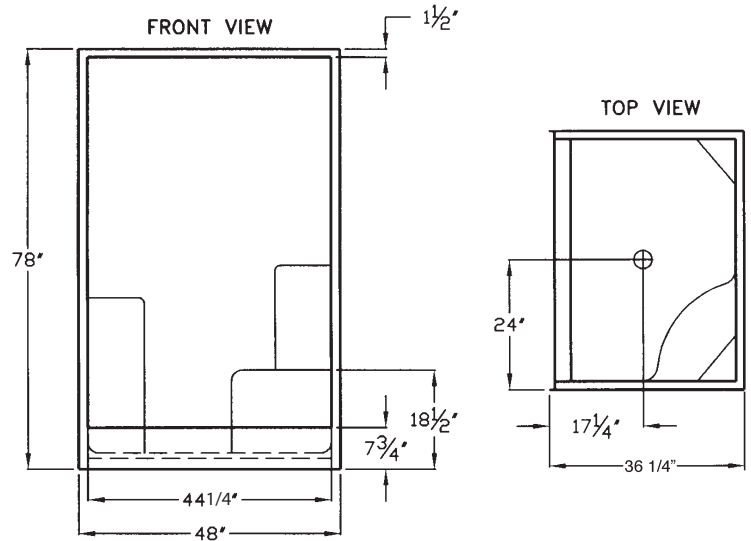

G 4887 SH IS

48" x 36.25" x 78"

Enclosure: up to 44.625" x 68"

FEATURES

FINISH	PRODUCT	PIECES	WALL	SEAT
AcryIX™ Applied Acrylic	Shower	One	Smooth	One

Due to the nature of the materials, dimensions may vary +/- 0.5".

OPTIONS

WHIRLPOOL	AcryIX™ COLORS	SOLID SURFACE COLORS	ACCESSORIES
N/A	White, Bone, Biscuit	Solids or Naturals	Drain

TECHNICAL INFORMATION

WT	LOAD FACTOR	HANDED BY	CODES
125	I	Seat L R	ANSI 124.1, UPC

WARRANTY